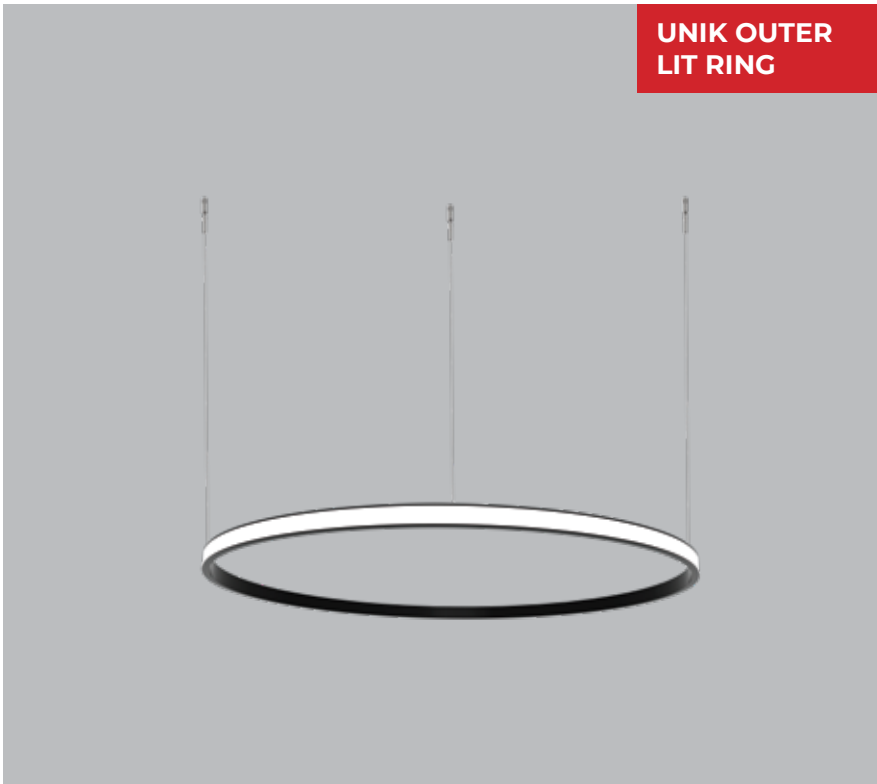

## UNIK OUTER LIT RING

Direct | Pendant

**UNIK OUTER LIT RING** is sleek and slim circular led Ring luminaire in aluminium housing and with premium powder coating finish.

Powered by high quality LED's with a binning tolerance of  $\leq 3$  SDCM and CRI  $\geq 90$ . The luminaire maintains atleast 70% of its luminous flux after 50,000 operating hours, guaranteeing long term reliability. High efficiency PMMA diffuser provides uniform illumination.

### FOR 1200mm Disc

Available in 1200mm diameter, height of 20mm and profile of thickness 8mm, this fixture is crafted for side lit light distribution making it ideal for professional and decorative applications.

#### Physical Dimensions

Dia-  $\varnothing$ 1200mm

Height- 20mm

Profile Thickness- 8mm