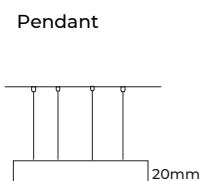

Single Line Diagram